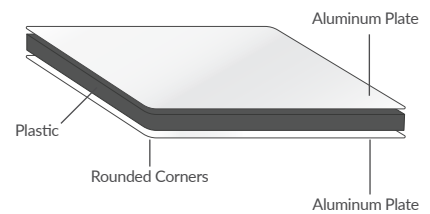

Full Color Magnetic Signs

Great for advertising on vehicles, equipment signage or menu boards, full color magnetic signs are an option that sticks.

Process: Digital Full Color

Material: 30 mil. white magnetic